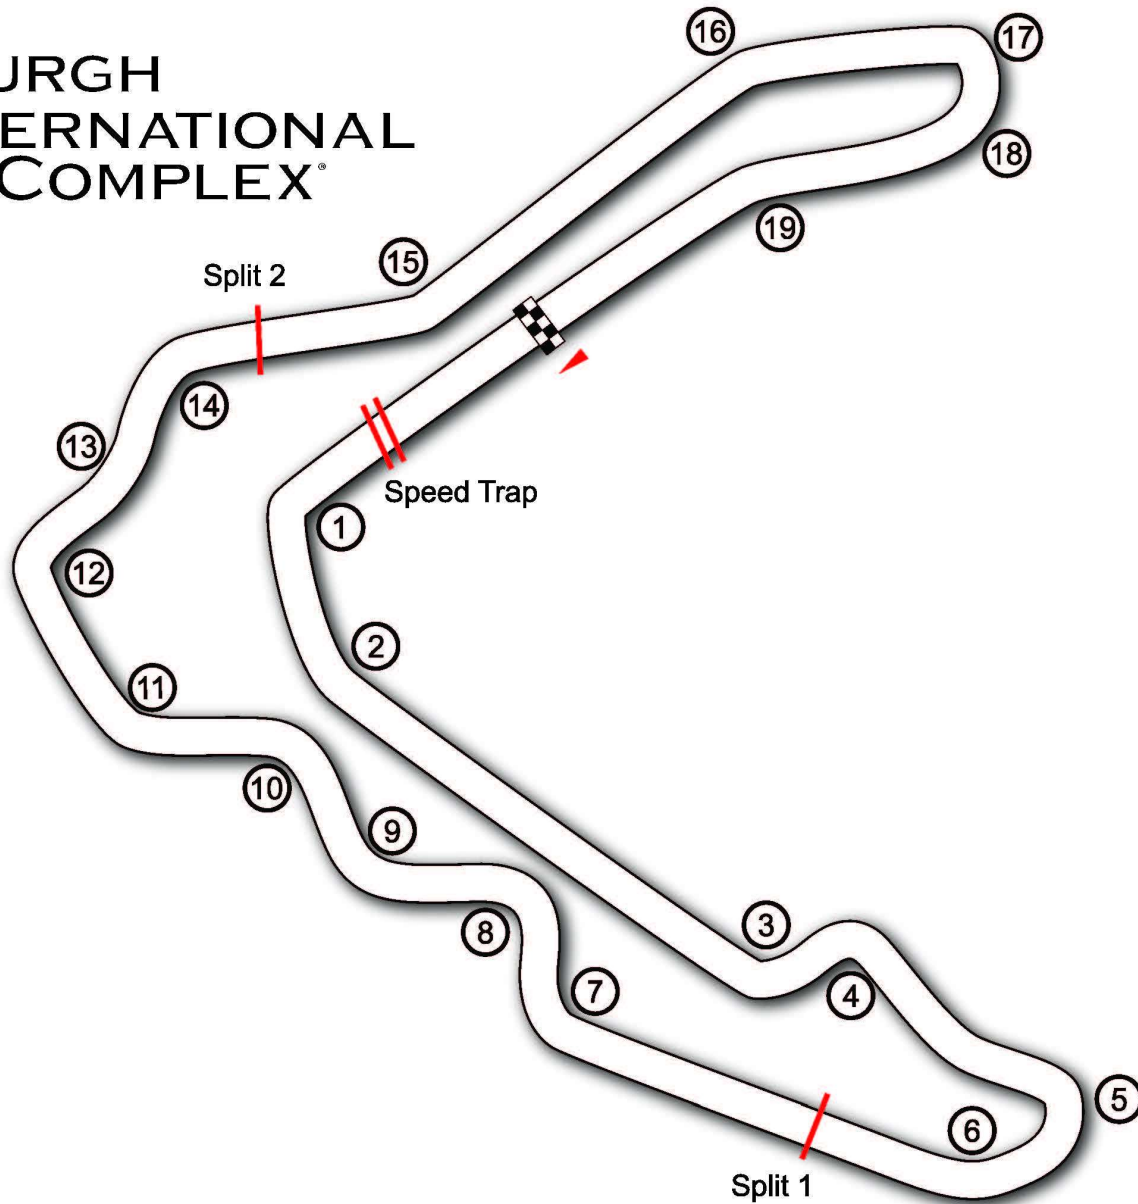

# Pittsburgh INTERNATIONAL Race COMPLEX®

Course Length:  
2.78 mi (4.47km)  
Coordinates:  
40.8500° N, 80.3432° W

Pole:  
Riders Left  
Direction:  
Clockwise

19 Turns